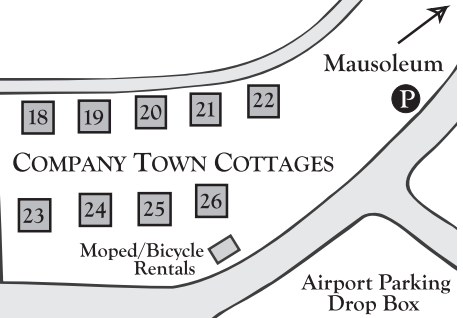

For information on available properties at Roche Harbor, please call (800)451-9054 or (360)378-2101 or visit us online: sanjuanislands.com

VILLAGE MAP

CONDOMINIUMS

Lime Kiln Hiking Trails

Main Pier

- ◆ General Store
- ◆ Sportswear Boutique
- ◆ Post Office
- ◆ Restrooms
- ◆ Laundry & Showers
- ◆ Yacht Club Room
- ◆ Lime Kiln Café
- ◆ Pilot House
- ◆ Colors Ceremony

 COLDWELL BANKER
SAN JUAN ISLANDS, INC.
ROCHE HARBOR OFFICE

COLDWELL BANKER

SAN JUAN ISLANDS, INC.

Westcott Bay Reserve Sculpture Park

Airstrip