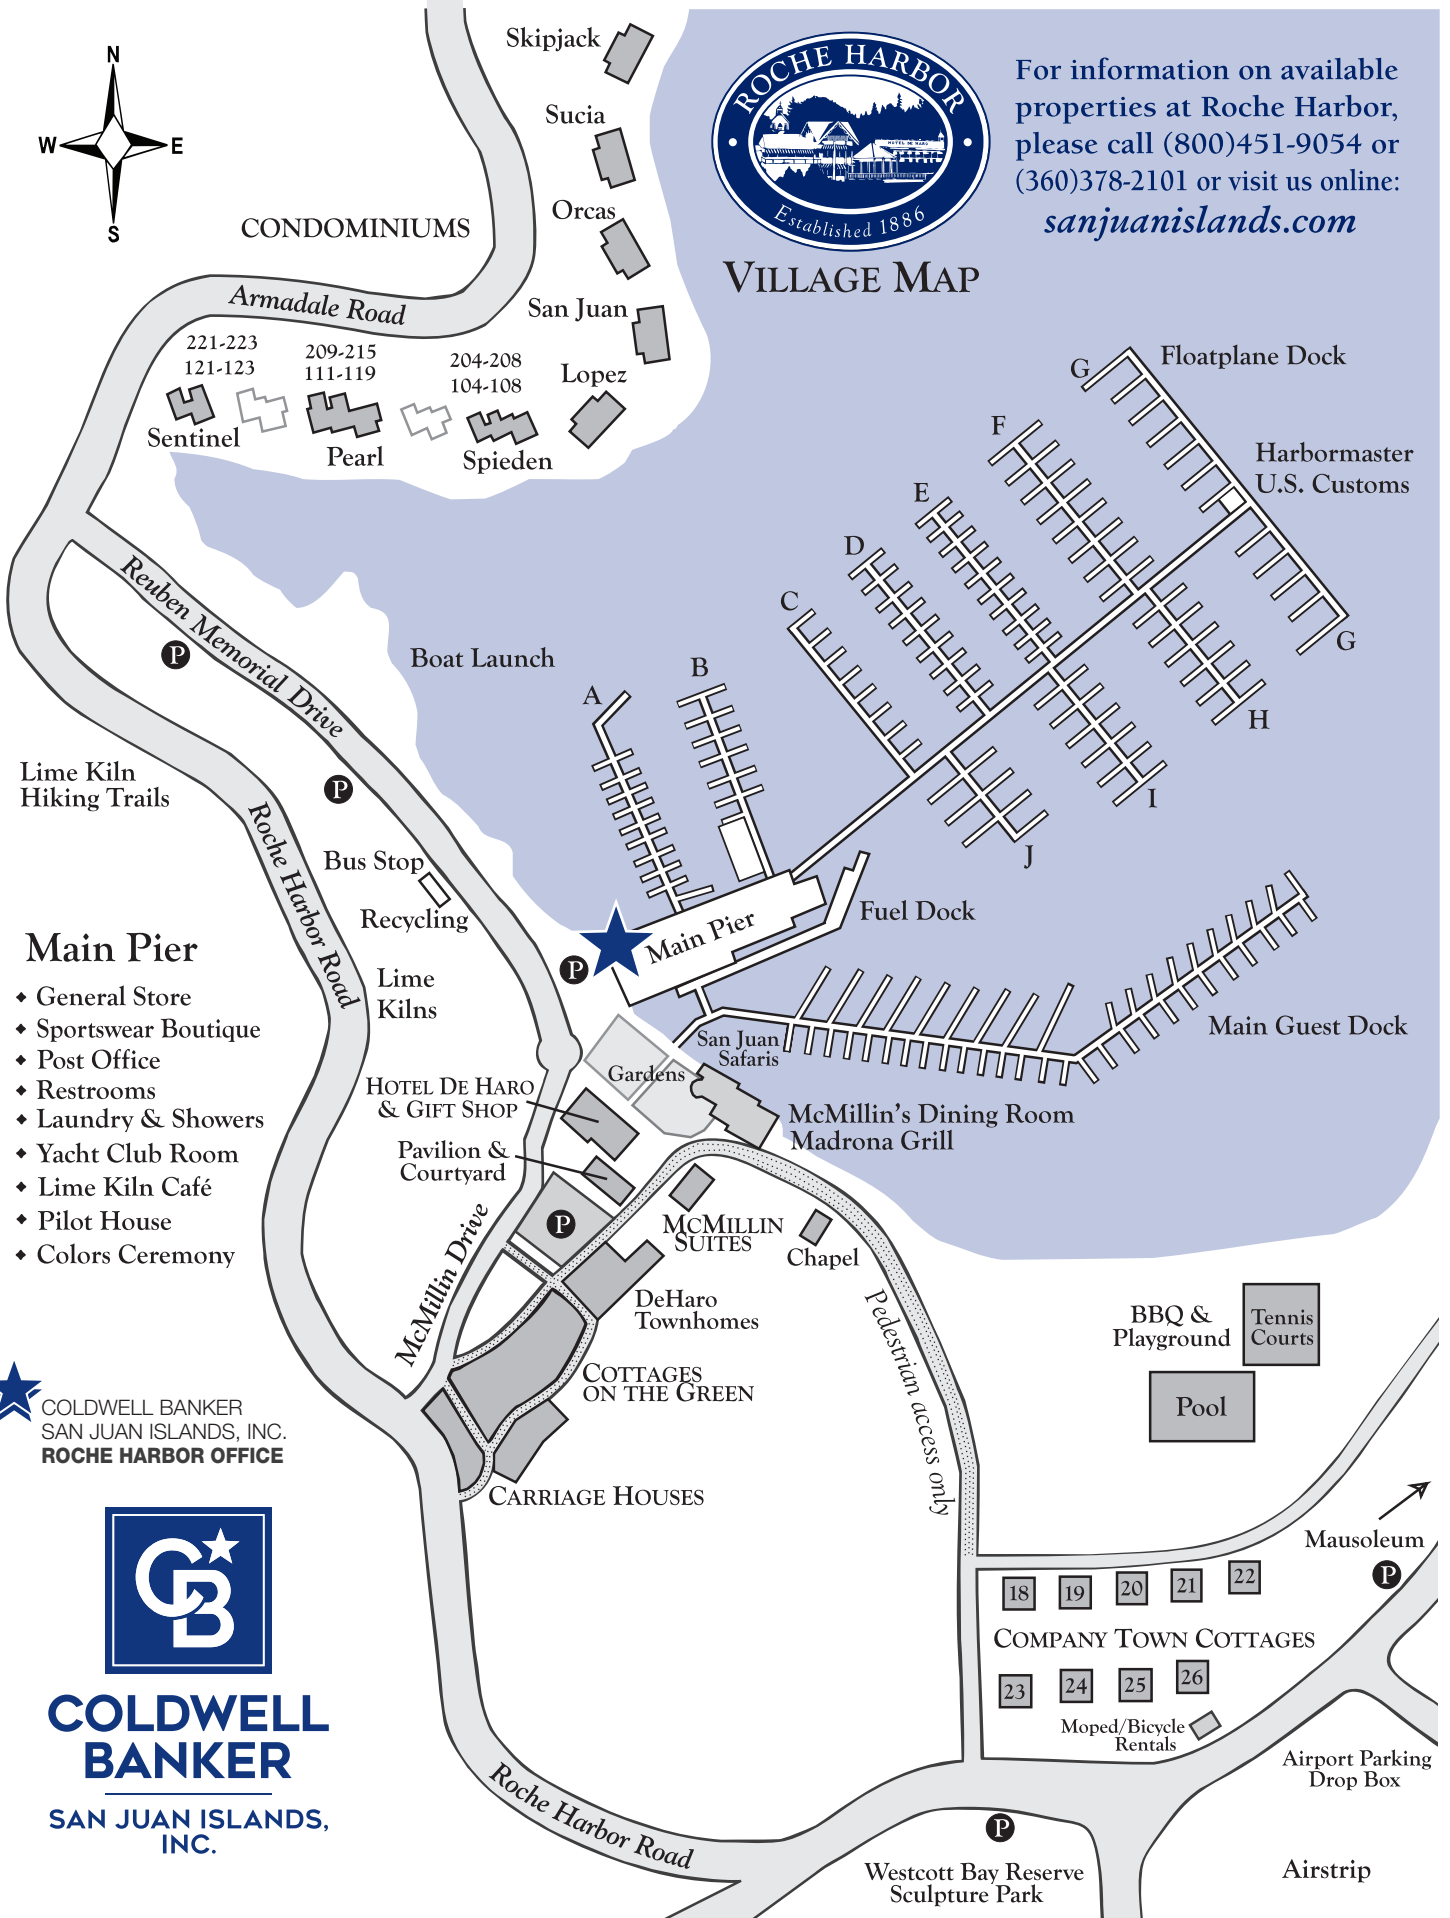

For information on available properties at Roche Harbor, please call (800)451-9054 or (360)378-2101 or visit us online: sanjuanislands.com

VILLAGE MAP

CONDOMINIUMS

Lime Kiln Hiking Trails

Main Pier

- ◆ General Store
- ◆ Sportswear Boutique
- ◆ Post Office
- ◆ Restrooms
- ◆ Laundry & Showers
- ◆ Yacht Club Room
- ◆ Lime Kiln Café
- ◆ Pilot House
- ◆ Colors Ceremony